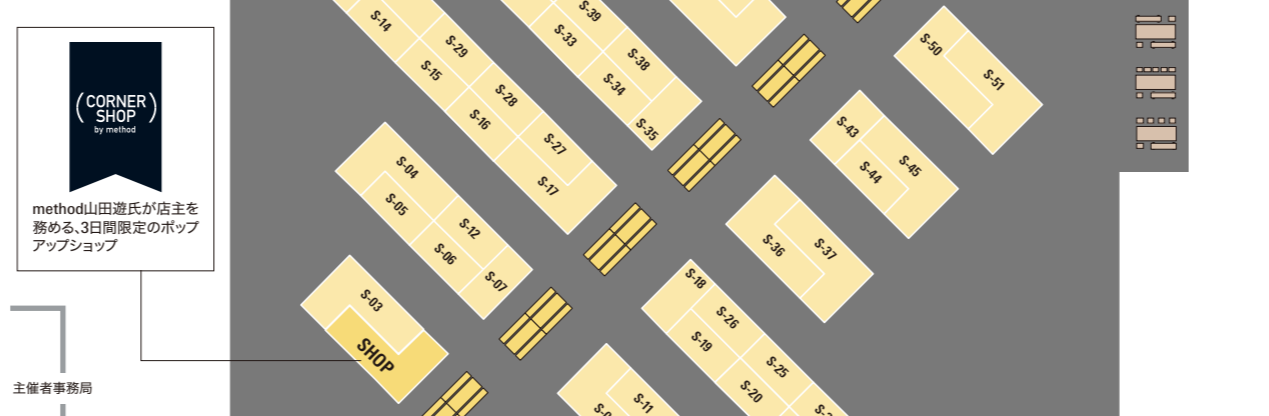

小間番号プレート

A-01 CONTRACT

小売店に向けた卸売以外に、柔軟な受発注契約(対応)が可能。

A-01 代理店専集

代理店を募集している海外出展者

A-01 NEW PRODUCT

新商品発表

Table listing exhibitors for the Thailand Pavilion, including KEDAWA, PRIME HERB PRODUCTS, BIOFORM (THAILAND), and others.

Table listing exhibitors for the Atrium 'The Corner Shop', including 竹尾, COHEM, CAST JAPAN, and others.

Table listing exhibitors for the Kitchen Life and Foodist sections, including Hightrend Merchandise Corp., WILMAX, and others.

Table listing exhibitors for the Foodist section, including 里山商店, 山崎製茶, and others.

西1ホール入口, 西2ホール入口

西1ホール入口, 西2ホール入口

Table listing exhibitors for the Foodist section, including 里山商店, 山崎製茶, and others.

小間番号プレート